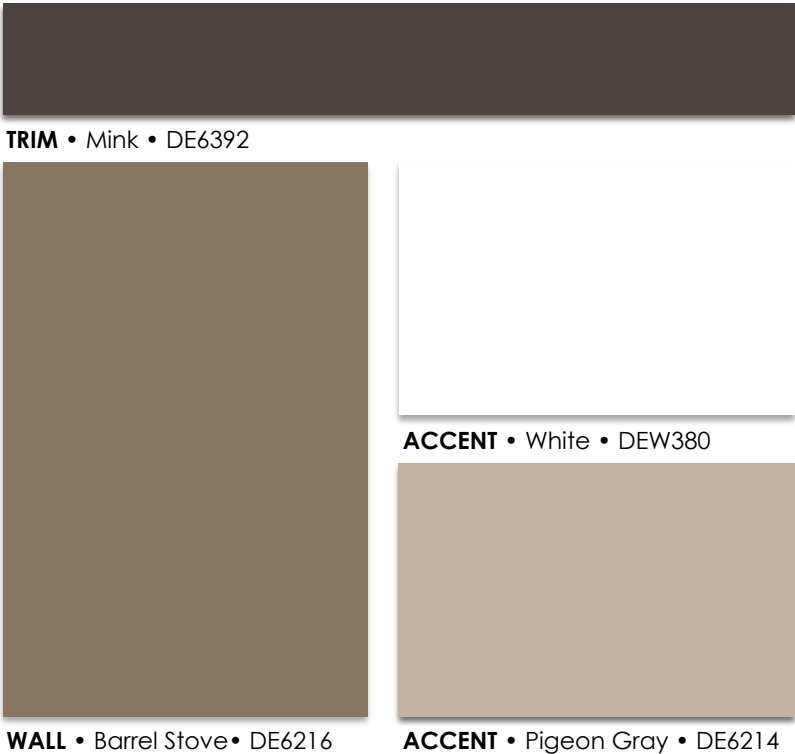

VISTA ROYALE HOME OWNER'S ASSOCIATION

EXTERIOR COLOR PALETTE 6

“Urban Retreat”

Wall: Stucco, Siding or Both if applicable; Overall Color
Trim: Fascia, Eaves, Window Trim/Casing or Stucco Moulding
Accent: Siding, Garage Doors, Front Door

Palette 6 is a new color scheme.

PALETTE SELECTED BY GRACE BLU DESIGNS
FROM DUNN EDWARDS PAINTS